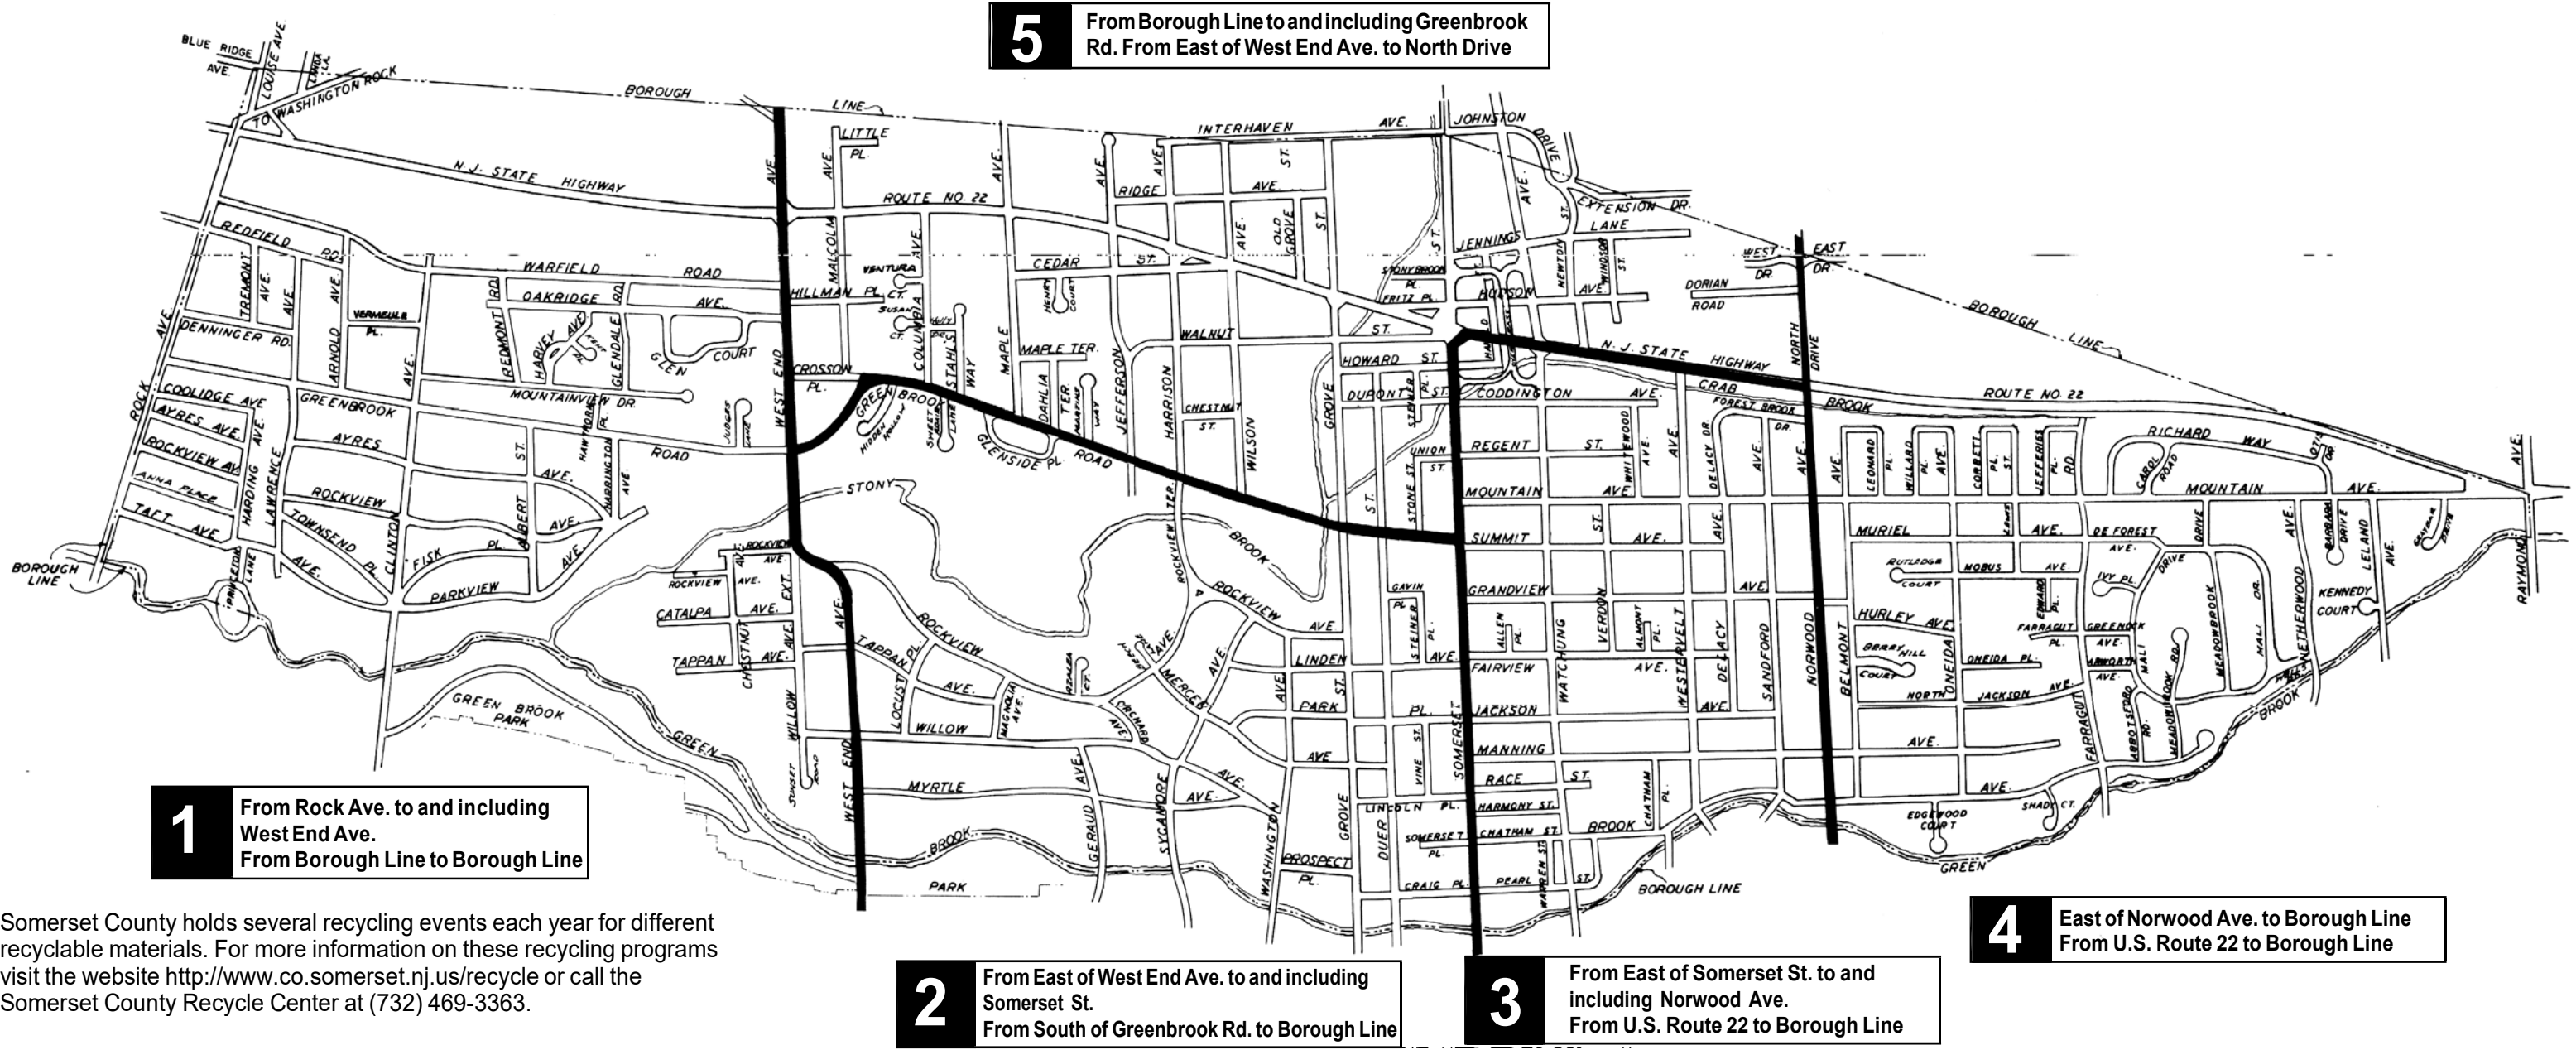

Borough of North Plainfield

Sections for Municipal Collections Including Grass, Leaves, Brush, Bulk, Metal. See Current Calendars For More Information And Collection Dates

Somerset County holds several recycling events each year for different recyclable materials. For more information on these recycling programs visit the website <http://www.co.somerset.nj.us/recycle> or call the Somerset County Recycle Center at (732) 469-3363.